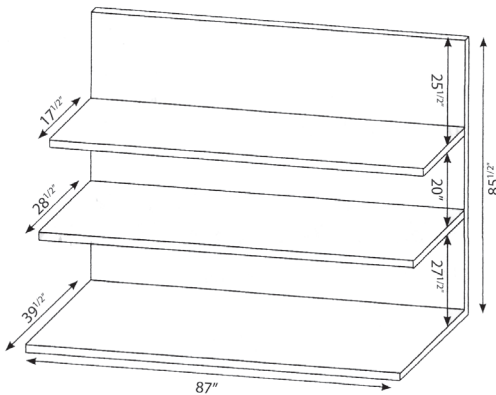

Dura

Galvanized Table Frames with Plastic Tops

4' x 6' Table with Ultra-Bench Top Ga-Ta-Ui-4x6

4' x 6' Table with Dura-Bench Top Ga-Ta-Du-4x6

4' x 8' Table with Ultra-Bench Top Ga-Ta-Ui-4x8

4' x 8' Table with Dura-Bench Top Ga-Ta-Du-4x8

4' x 10' Table with Ultra-Bench Top Ga-Ta-Ui-4x10

4' x 10' Table with Dura-Bench Top Ga-Ta-Du-4x10

Wall Shelves

Shelving with Lattice

Shelving with Slats
Adjustable Shelves
Wa-Sh-39x86

Shelving with Slats
Adjustable Shelves