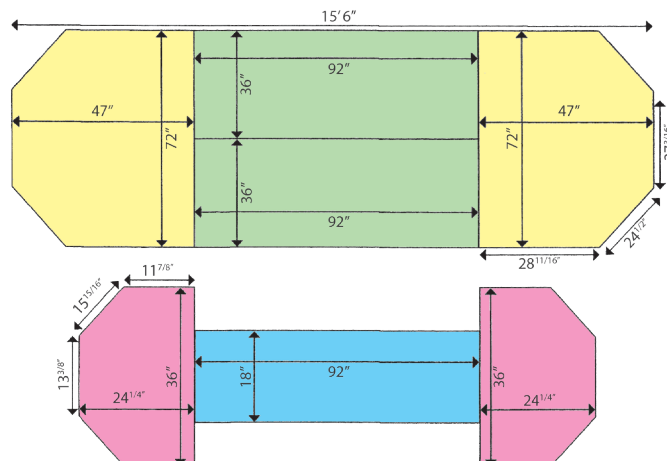

2-Tier, 9-Piece Display Table with End Cap & Lattice (6' W x 15' 6" L)

Set: Is-Set-6x15

Stand Alone Pieces

- **2-Piece Display Table (6' W x 7' 6" L)**
Ta-36x92
- **Hexagon End Cap Display Table (6' W x 3' 11" L)**
En-ca-72x47
- **Top Display Table (1' 6" W x 7' 6" L)**
Ta-18x92
- **Top Hexagon End Cap Display Table (3' W x 2' L)**
En-ca-36x24

Sections can be added and moved around to meet your requirements.

Octagon Display Table

2-Tier, 4-Piece Octagon Display Table (94" x 96")

Set: Oct-set-94x96

Stand Alone Pieces

Hexagon End Cap Display Table (96" W x 47" L) En-ca-96x47

Top Hexagon End Cap Display Table (60" W x 30" L) En-ca-60x30

Wire Display Table

Stackable & Cube Displays

Small:
16" H x 12" W x 20" L

Medium:
22" H x 16" W x 36" L

Large:
30" H x 20" W x 48" L

Display Table with Black Vinyl Coated Wire
3' x 8' WTDT-36x96
4' x 8' WTDT-48x96
Custom sizes available.

Produce Table

8' W x 33" D
Pr-Ta-33x8

12' W x 33" D
Pr-Ta-33x12

Tables on Casters

2-Tier 37" x 84" Ti-Ta-37x84

Fiberglass Tables with Plastic Tops

Fiberglass Display Tables

Standard Sizes: Width: 2' 3' 4' 5' Length: 6' 8' 10' 12'
Ask about configurations