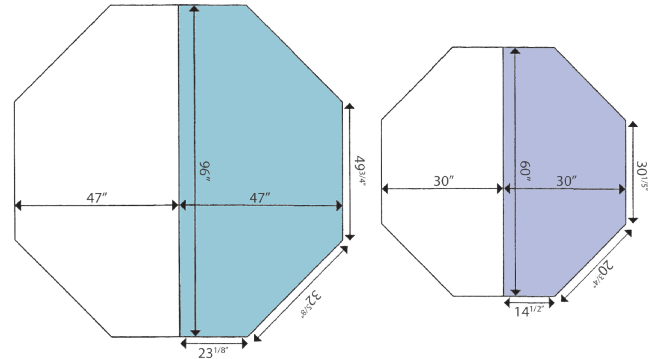

2-Tier, 9-Piece Display Table with End Cap & Lattice (6' W x 15' 6" L)

Set: Is-Set-6x15

Stand Alone Pieces

- **2-Piece Display Table (6' W x 7' 6" L)**
Ta-36x92
- **Hexagon End Cap Display Table (6' W x 3' 11" L)**
En-ca-72x47
- **Top Display Table (1' 6" W x 7' 6" L)**
Ta-18x92
- **Top Hexagon End Cap Display Table (3' W x 2' L)**
En-ca-36x24

Sections can be added and moved around to meet your requirements.

Octagon Display Table

2-Tier, 4-Piece Octagon Display Table (94" x 96")

Set: Oct-set-94x96

Stand Alone Pieces

Hexagon End Cap Display Table (96" W x 47" L) En-ca-96x47

Top Hexagon End Cap Display Table (60" W x 30" L) En-ca-60x30

Wire Display Table

Stackable & Cube Displays

Small:
16" H x 12" W x 20" L

Medium:
22" H x 16" W x 36" L

Large:
30" H x 20" W x 48" L

Display Table with Black Vinyl Coated Wire
3' x 8' WTDT-36x96
4' x 8' WTDT-48x96
Custom sizes available.