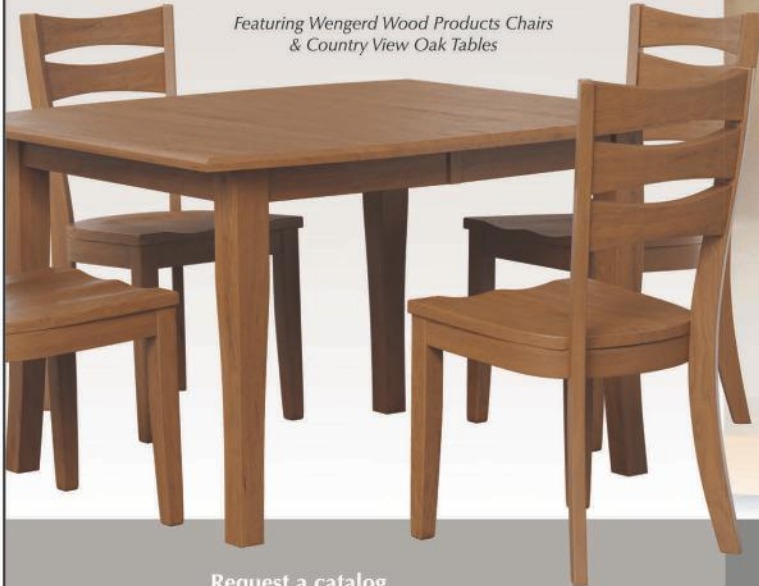

341 White Antique
Slate Glaze

TIMBERLAND COLLECTION

7790 South Kansas Road
Apple Creek, Ohio 44606
P. 330.465.1226 | F. 330.682.0740

7 Sets ship in
approximately
2 weeks!

**QUICK
SHIP**

Featuring Wengerd Wood Products Chairs
& Country View Oak Tables