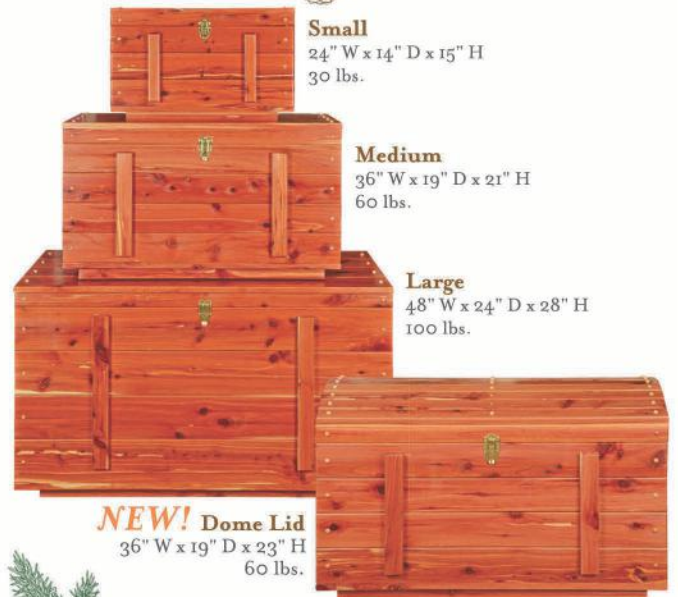

Small
24" W x 14" D x 15" H
30 lbs.

Medium
36" W x 19" D x 21" H
60 lbs.

Large
48" W x 24" D x 28" H
100 lbs.

NEW! Dome Lid
36" W x 19" D x 23" H
60 lbs.

Keim's Woodcraft

Handmade Cedar Chests 721 Pleasant Hill Road
Since 2004 Gallipolis, Ohio 45631