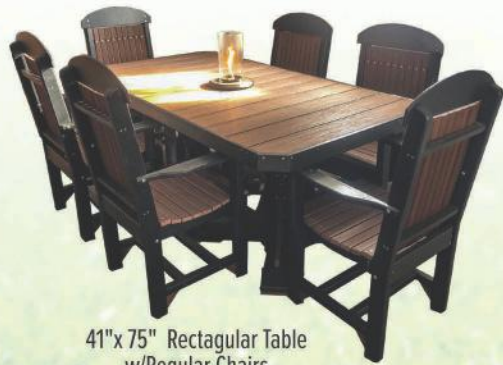

Bar and Stools
Weatherwood on Black

41"x 75" Rectangular Table
w/Regular Chairs
Walnut on Black

30"
Round
Table
and Stools
Cedar on green

Balcony Settee
Weatherwood
on Brown

Bentwood Syle Glider
Mahogany on Black