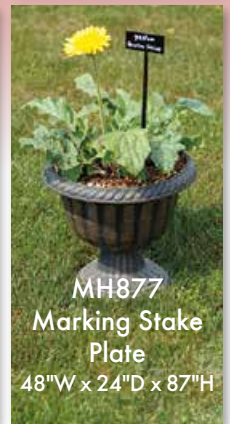

## OUTDOOR FURNITURE & ACCENTS

SHEPHERD HOOKS  
AVAILABLE IN  
MH90" • MH79"  
MH66" • MH54"  
Single or double  
(MH871) (MH871-2)

**MH836 • Table**  
45" Round x 42"H

**Grill Rack**  
24" Round

**MH826 • Chair**  
Seat Height 30"

**MH876**  
48"W x 24" D x 87"H

**MH871**

**MH870**

**MH877**  
Marking Stake  
Plate  
48"W x 24"D x 87"H

**MH865**  
Fire Pit  
30" Diameter  
17"H

**MH830**  
Bar Chair  
30" Seat Height

**MH825**

**AS835**  
Picnic Pal Wine & Snack Stake  
26"h x 23"w