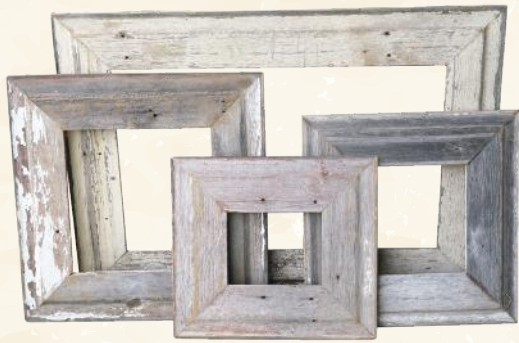

Southern Hills Rustic Furniture

*Specializing in Old
Barn Board Furniture*

Light
Cabinet

3pc Unit w/Adjustable Shelf • 79" W x 72" H x 16" D

Corner Cupboard
26" W x 72" H x 13" D

Corner Cupboard w/glass
26" W x 72" H x 13" D

Bookcase
22"W x 48"H x 11"D

Double Wide Bookcase
37"W x 72"H x 11"D

Bookcase with doors
32"W x 60"H x 11"D

Bar (available in 2 styles) 48" W x 42" H Top 28" D

Trash Can
19" W x 33" H x 14" D

3 Door Server
61" W x 34" H x 15" D

6' Table
32" W x 31" H x Top 72" Long

Trestle table
72" x 36" H

Coffee table
Sizes may vary

Picture Frames
Multiple sizes and shapes

Factory Cart
Sizes may vary

6' Ladder
15"W x 72"H

Fireplace Mantel
Sizes may vary